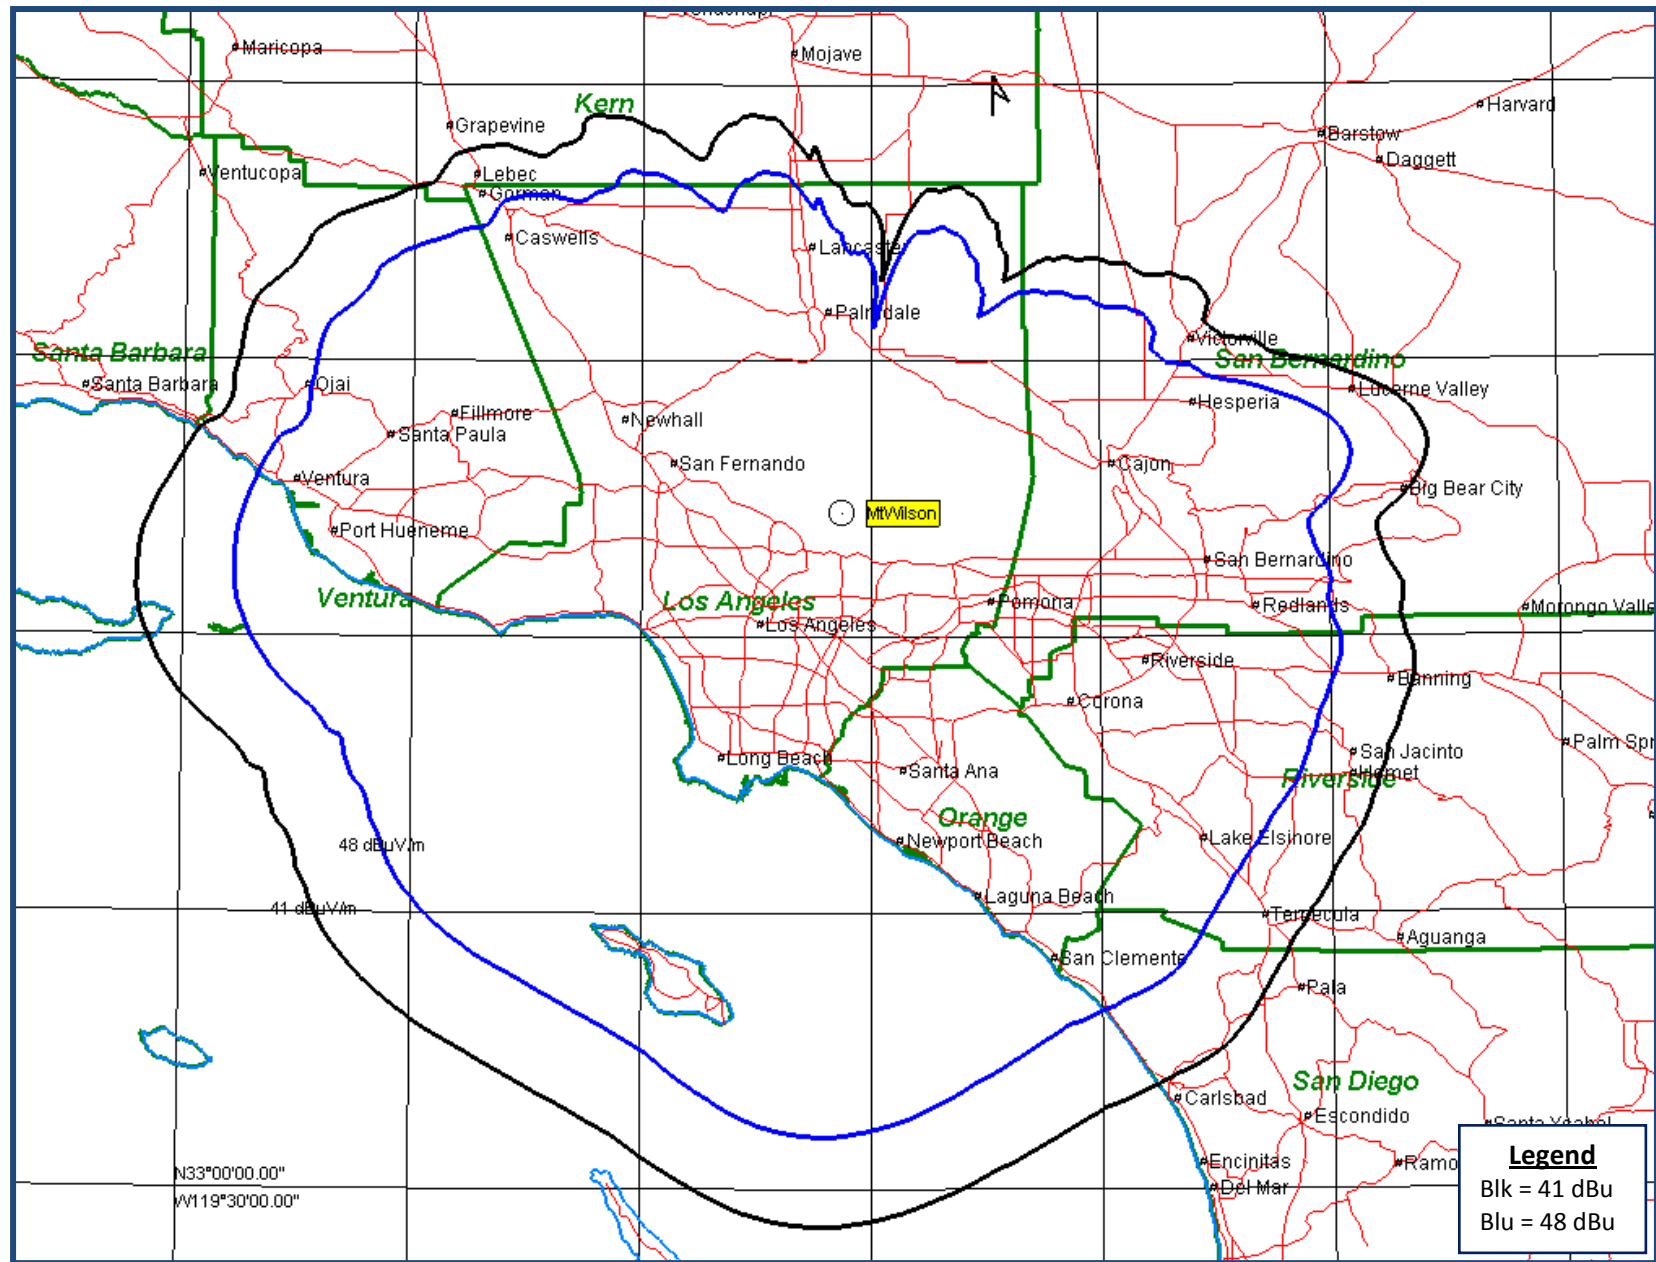

# KJLA-DT Service Contours & Population Count

## Population within 41 dBu contour (U.S. 2000 Census)

Total Population 16,038,789

Housing Units 5,475,774

Prepared by Merrill Weiss Group LLC

Consultants in Electronic Media Technology / Management